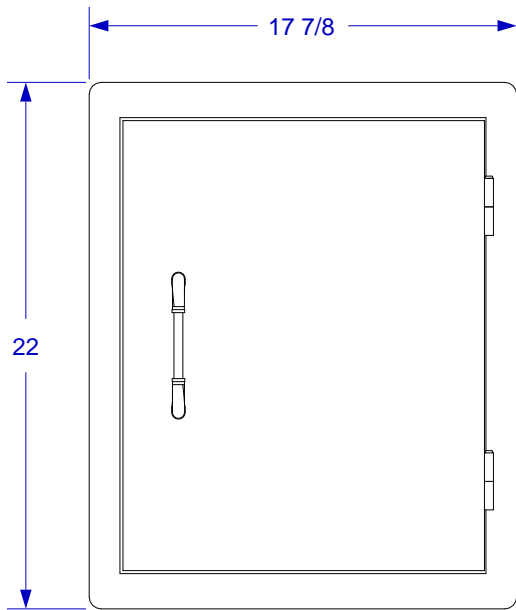

VERTICAL DOOR

SPEC SHEET

ISOMETRIC VIEW

TOP VIEW

FRONT VIEW

RIGHT SIDE VIEW

NOTES:

1. CUTOUT DIMENSIONS: 15 3/4" X 19 1/2" X 2"
2. SCALE: 1 1/2" = 1'-0"
3. REVISION: 10/2009