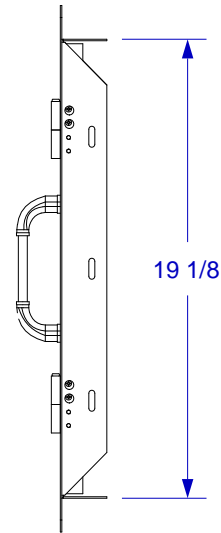

VERTICAL DOOR

SPEC SHEET

ISOMETRIC VIEW

TOP VIEW

FRONT VIEW

RIGHT SIDE VIEW

NOTES:

1. CUTOUT DIMENSIONS: 15 3/4" X 19 1/2" X 2"
2. SCALE: 1 1/2" = 1'-0"
3. REVISION: 10/2009