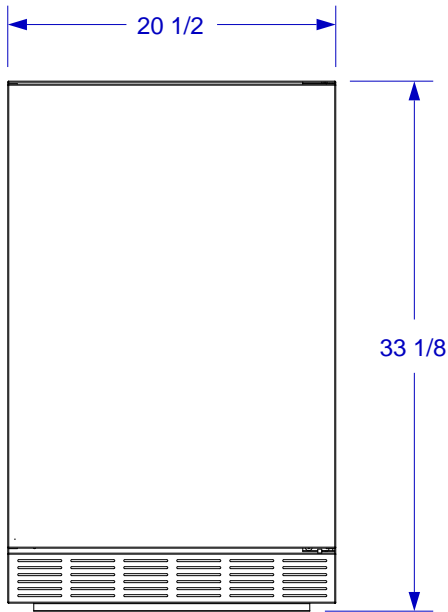

OUTDOOR REFRIGERATOR SPEC SHEET

ISOMETRIC VIEW

FRONT VIEW

RIGHT SIDE VIEW

NOTES:

- 1. CUTOUT DIMENSIONS: 21 1/4" X 33 3/8" X 22 5/8"
- 2. SCALE: 1" = 1'-0"
- 3. REVISION: 10/2009