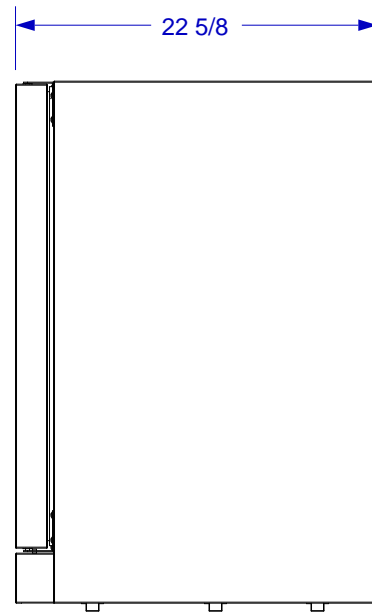

OUTDOOR REFRIGERATOR SPEC SHEET

ISOMETRIC VIEW

FRONT VIEW

RIGHT SIDE VIEW

NOTES:

- 1. CUTOUT DIMENSIONS: 21 1/4" X 33 3/8" X 22 5/8"
- 2. SCALE: 1" = 1'-0"
- 3. REVISION: 10/2009