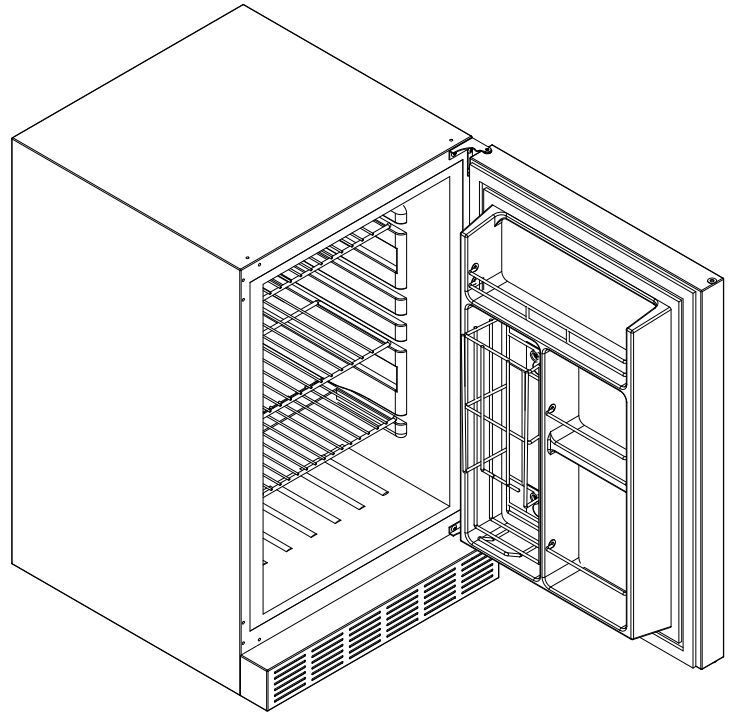

OUTDOOR REFRIGERATOR SPEC SHEET

ISOMETRIC VIEW

FRONT VIEW

RIGHT SIDE VIEW

NOTES:

- 1. CUTOUT DIMENSIONS: 21 1/4" X 33 3/8" X 22 5/8"
- 2. SCALE: 1" = 1'-0"
- 3. REVISION: 10/2009