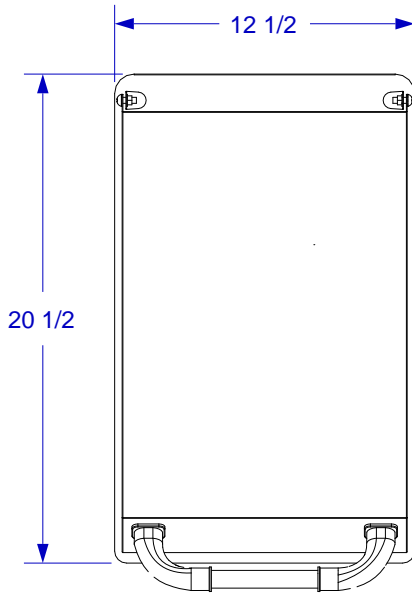

SINGLE SIDEBURNER

SPEC SHEET

ISOMETRIC VIEW

TOP VIEW

FRONT VIEW

RIGHT SIDE VIEW

NOTES:

1. CUTOUT DIMENSIONS: 11 1/4" X 17 1/2" X 3"
2. SCALE: 1 1/2" = 1'-0"
3. REVISION: 10/2009