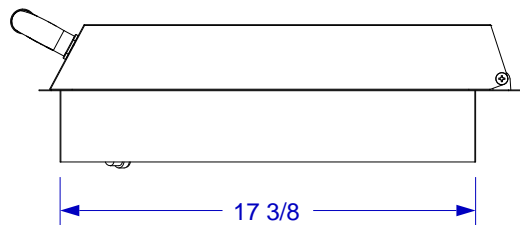

SINGLE SIDEBURNER

SPEC SHEET

ISOMETRIC VIEW

TOP VIEW

FRONT VIEW

RIGHT SIDE VIEW

NOTES:

1. CUTOUT DIMENSIONS: 11 1/4" X 17 1/2" X 3"
2. SCALE: 1 1/2" = 1'-0"
3. REVISION: 10/2009