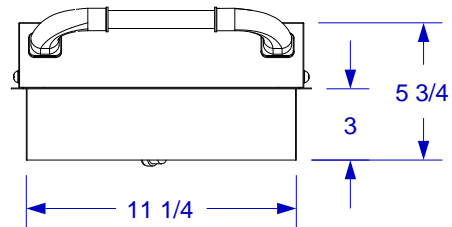

SINGLE SIDEBURNER

SPEC SHEET

ISOMETRIC VIEW

TOP VIEW

FRONT VIEW

RIGHT SIDE VIEW

NOTES:

1. CUTOUT DIMENSIONS: 11 1/4" X 17 1/2" X 3"
2. SCALE: 1 1/2" = 1'-0"
3. REVISION: 10/2009