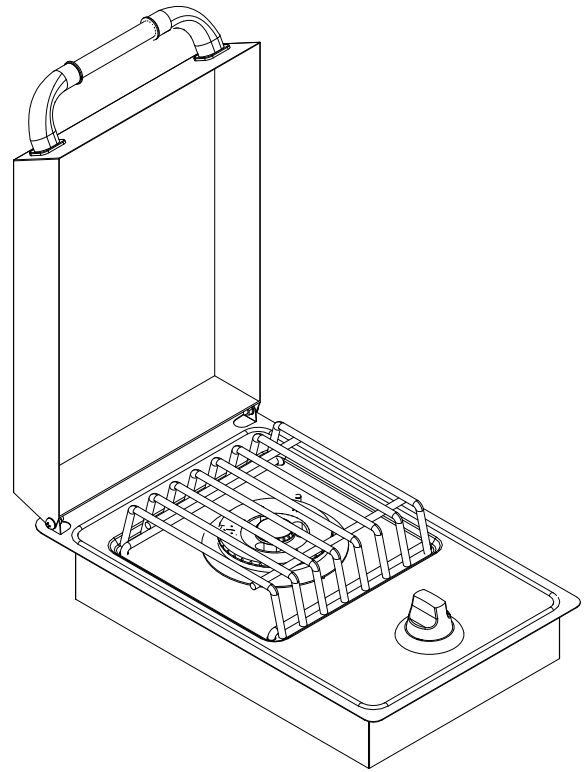

SINGLE SIDEBURNER

SPEC SHEET

ISOMETRIC VIEW

TOP VIEW

FRONT VIEW

RIGHT SIDE VIEW

NOTES:

1. CUTOUT DIMENSIONS: 11 1/4" X 17 1/2" X 3"
2. SCALE: 1 1/2" = 1'-0"
3. REVISION: 10/2009