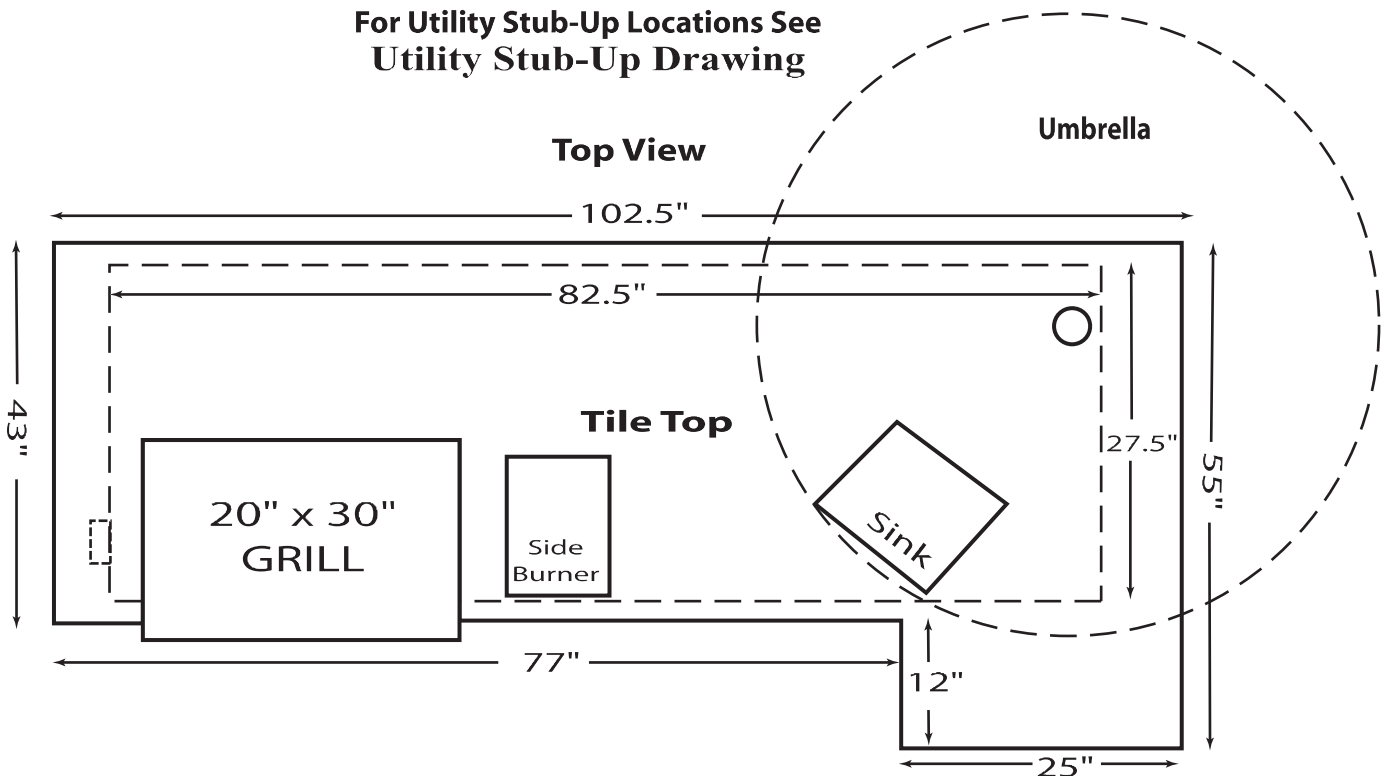

# Product Spec Sheet

Drawing not to Scale

For Utility Stub-Up Locations See  
Utility Stub-Up Drawing

Base Dimension = 27.5" x 82.5"