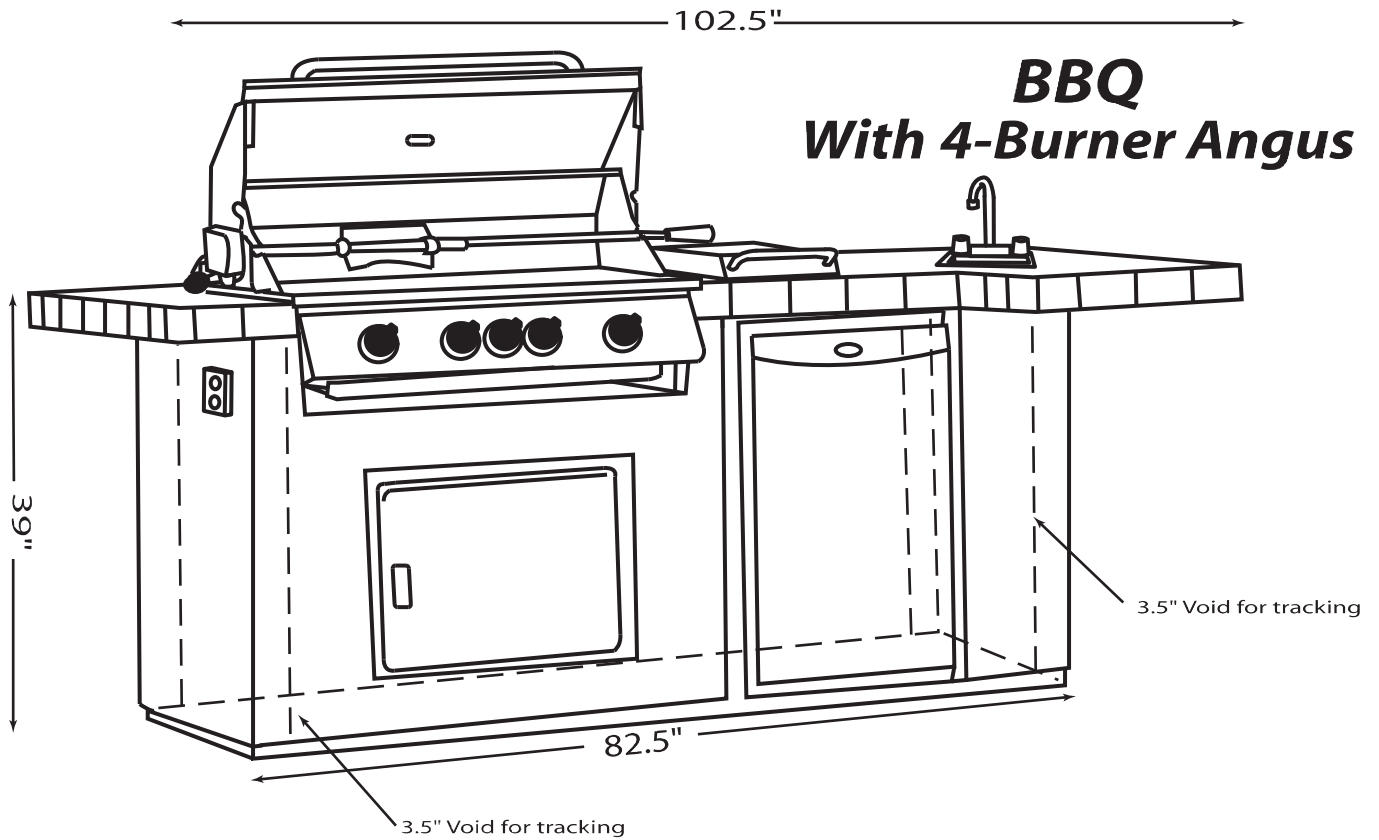

# Product Spec Sheet

Drawing not to Scale

For Utility Stub-Up Locations See  
Utility Stub-Up Drawing

Base Dimension = 27.5" x 82.5"