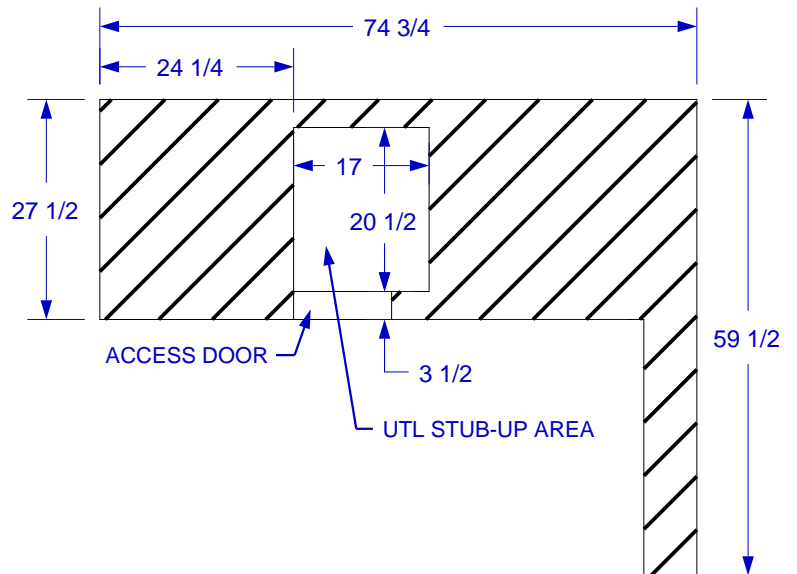

LUXURY Q ISLAND

SPEC SHEET

- NOTES:**
1. FOR ROCK FINISHES, ADD 1 1/2" ON ALL BASE SIDES.
 2. 6" MAX HEIGHT ON ALL STUB-UPS.
 3. SHOWN WITH STANDARD 4-BURNER ANGUS GRILL
 4. SCALE: 3/8" = 1'-0"
 5. REVISION: 10/2009

STUB-UP DIAGRAM
SCALE 1/2" = 1' 0"
(SEE NOTE #2)