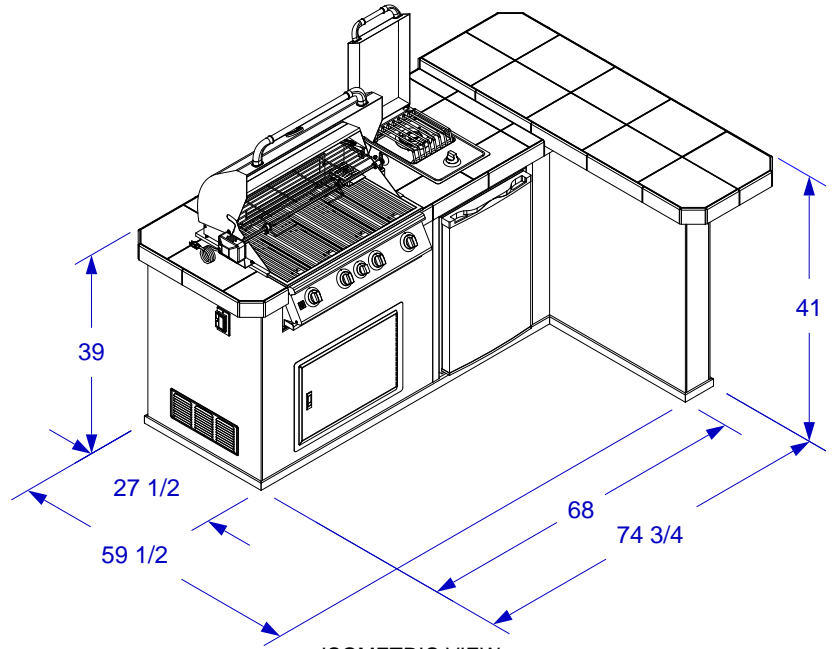

LUXURY Q ISLAND

SPEC SHEET

- NOTES:**
1. FOR ROCK FINISHES, ADD 1 1/2" ON ALL BASE SIDES.
 2. 6" MAX HEIGHT ON ALL STUB-UPS.
 3. SHOWN WITH STANDARD 4-BURNER ANGUS GRILL
 4. SCALE: 3/8" = 1'-0"
 5. REVISION: 10/2009

STUB-UP DIAGRAM
SCALE 1/2" = 1' 0"
(SEE NOTE #2)