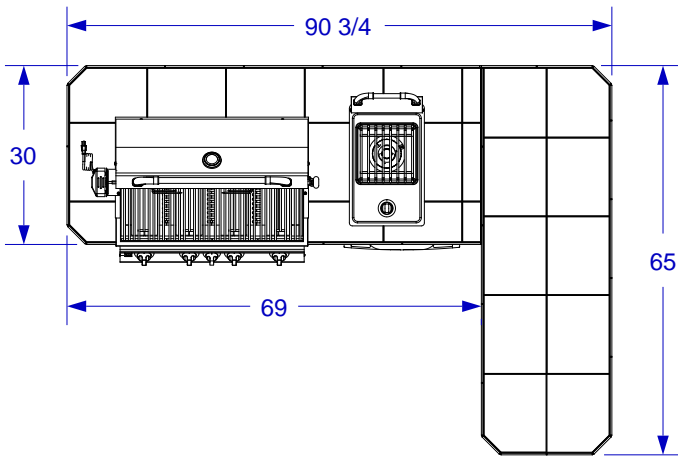

LUXURY Q ISLAND

SPEC SHEET

- NOTES:**
1. FOR ROCK FINISHES, ADD 1 1/2" ON ALL BASE SIDES.
 2. 6" MAX HEIGHT ON ALL STUB-UPS.
 3. SHOWN WITH STANDARD 4-BURNER ANGUS GRILL
 4. SCALE: 3/8" = 1'-0"
 5. REVISION: 10/2009

STUB-UP DIAGRAM
SCALE 1/2" = 1' 0"
(SEE NOTE #2)