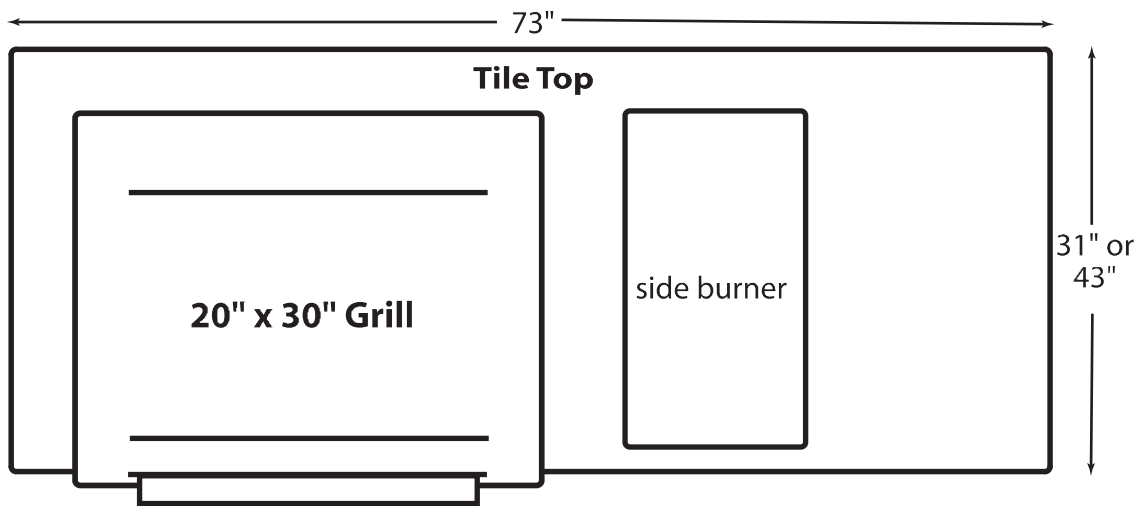

Product Spec Sheet

Drawing not to Scale

Power-Q With 4-Burner Angus

For Utility Stub-Up Locations See
Utility Stub-Up Drawing

TopView

Base Dimesion = 27.5" x 69.5"