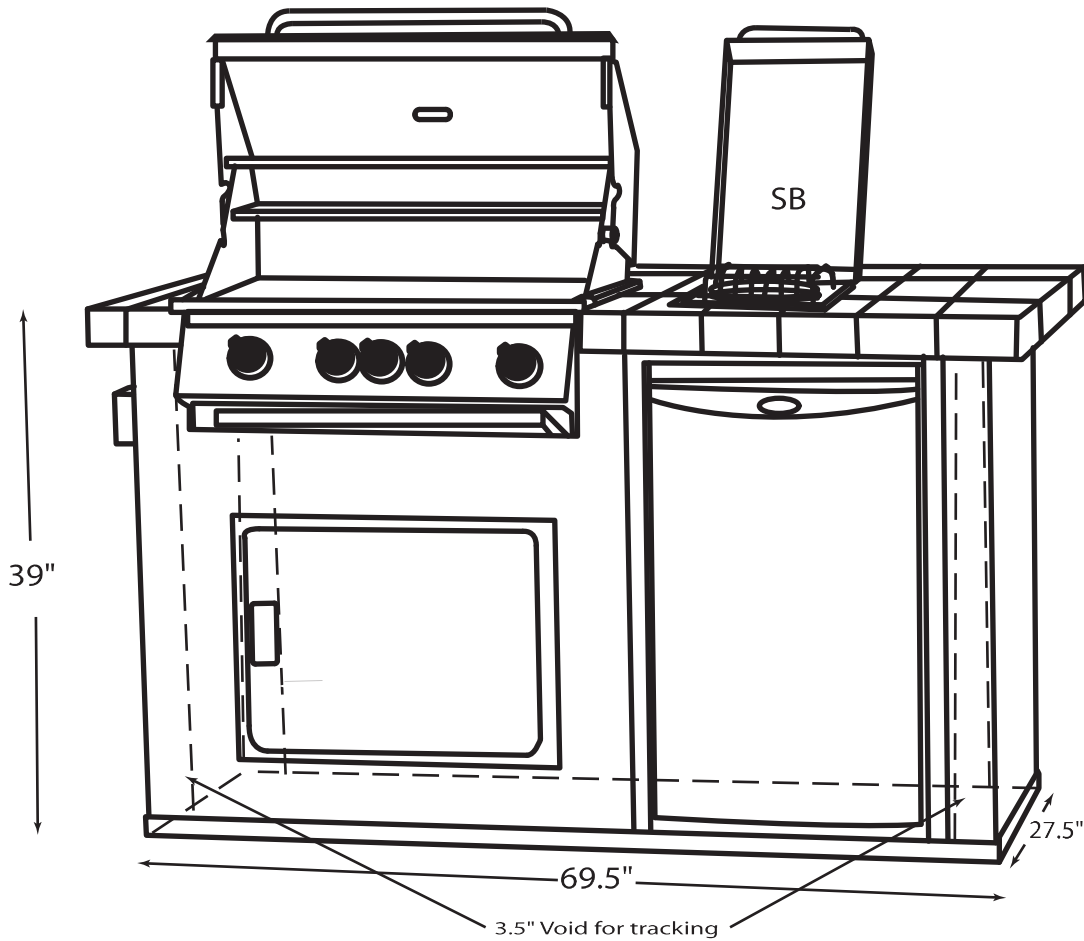

Product Spec Sheet

Drawing not to Scale

Power-Q With 4-Burner Angus

For Utility Stub-Up Locations See
Utility Stub-Up Drawing

TopView

Base Dimesion = 27.5" x 69.5"