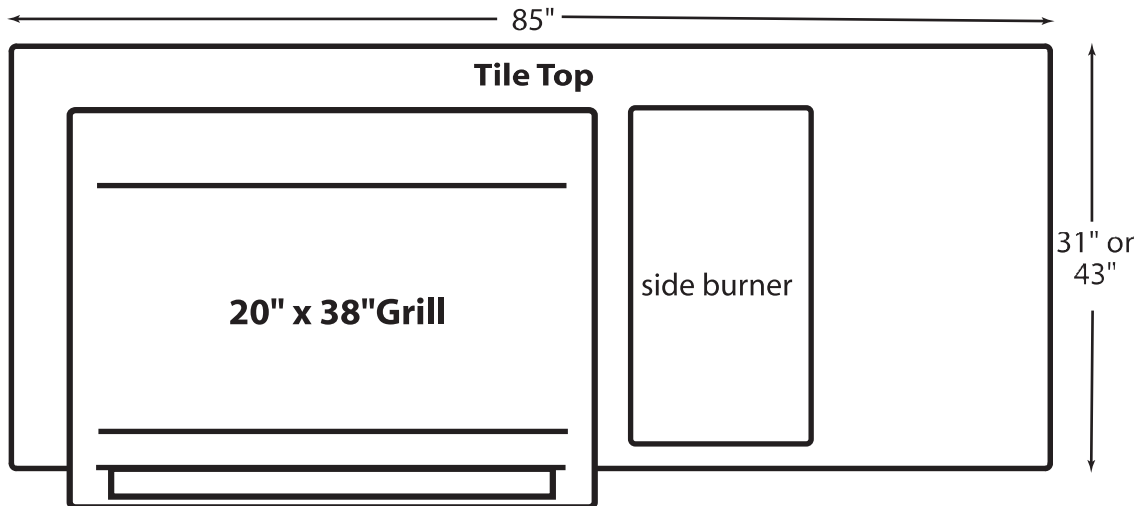

Product Spec Sheet

Drawing not to Scale

Power-Q With 5 Burner Brahma & Refrigerator

For Utility Stub-Up Locations See
Utility Stub-Up Drawing

TopView

Base Dimesion = 27.5" x 76.5"