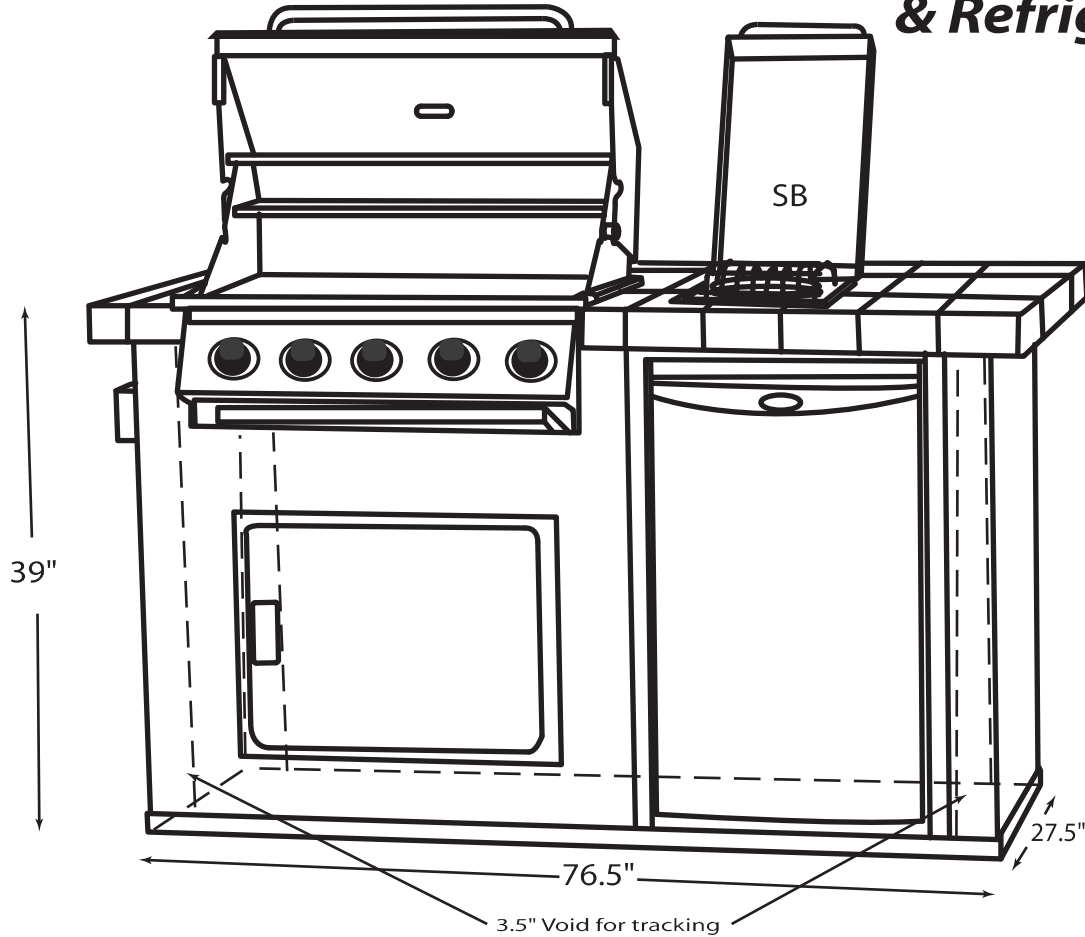

Product Spec Sheet

Drawing not to Scale

Power-Q With 5 Burner Brahma & Refrigerator

For Utility Stub-Up Locations See
Utility Stub-Up Drawing

TopView

Base Dimesion = 27.5" x 76.5"