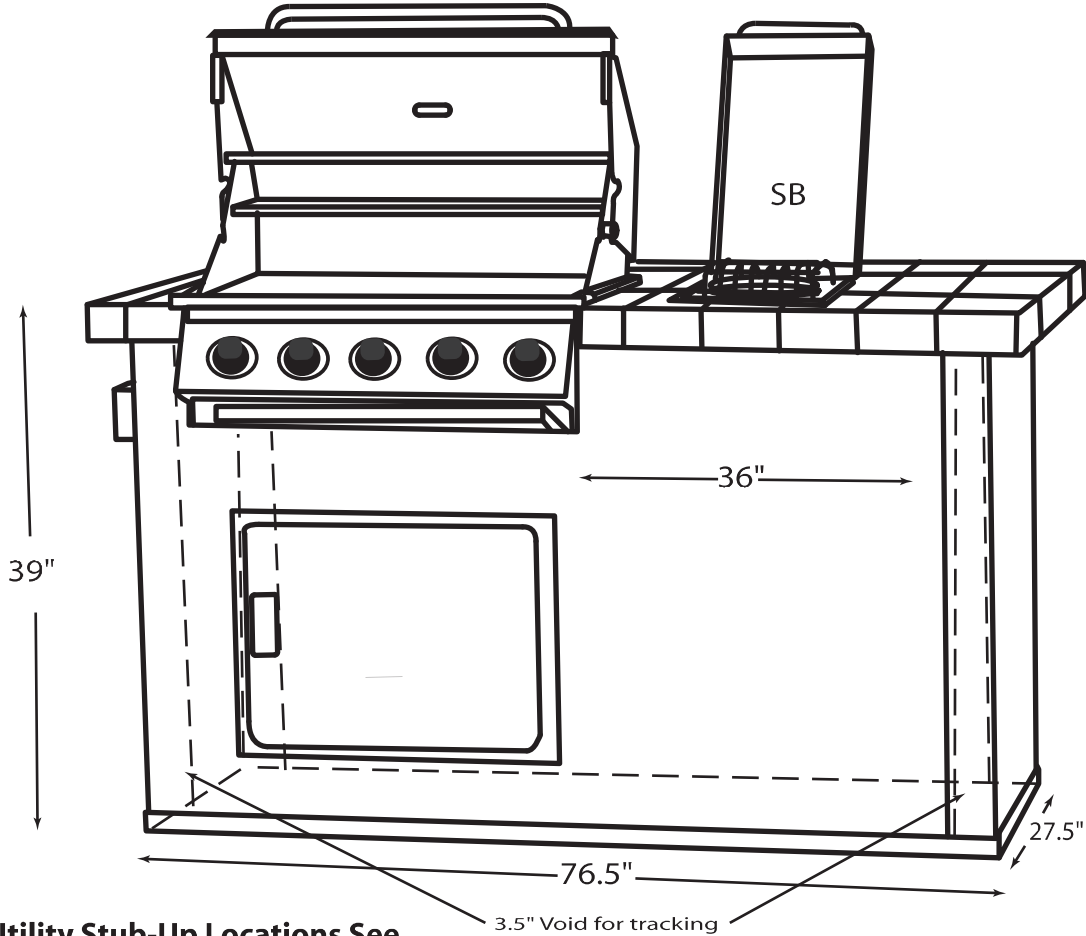

Product Spec Sheet

Drawing not to Scale

Power-Q With 5 Burner Brahma

For Utility Stub-Up Locations See
Utility Stub-Up Drawing

TopView

Base Dimension = 27.5" x 76.5"