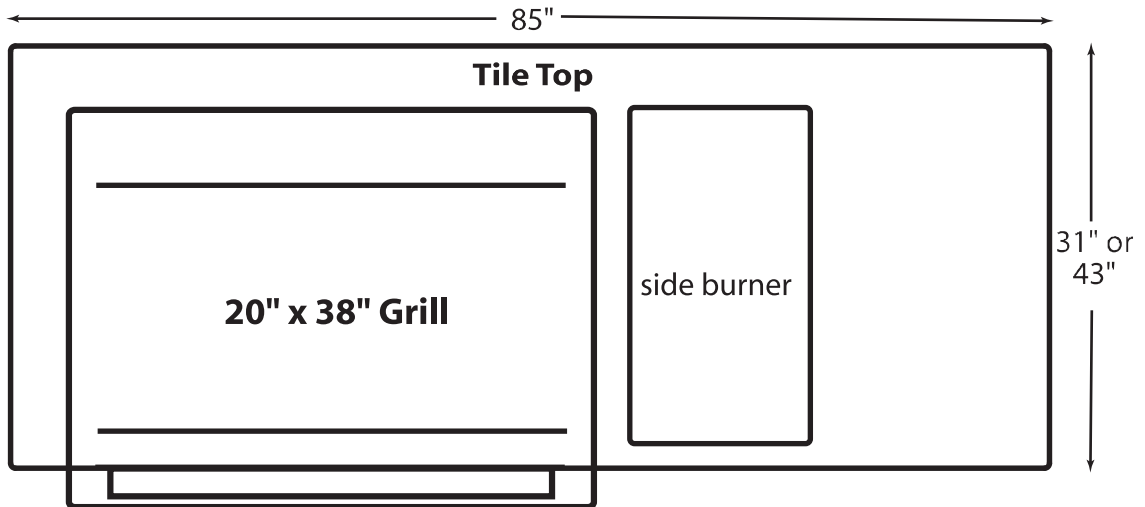

Product Spec Sheet

Drawing not to Scale

Power-Q With 5 Burner Brahma

For Utility Stub-Up Locations See
Utility Stub-Up Drawing

TopView

Base Dimension = 27.5" x 76.5"