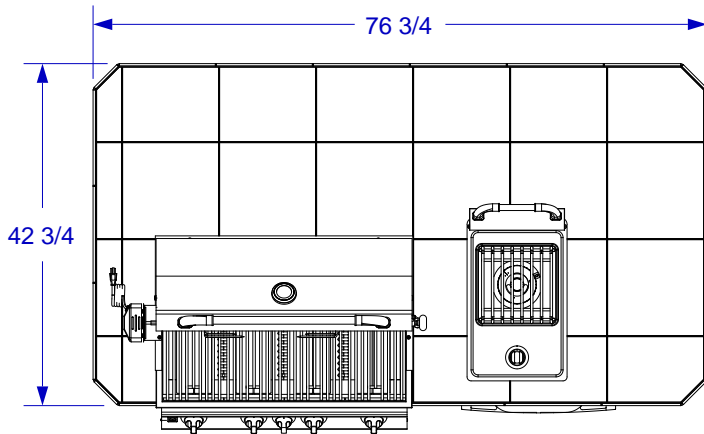

POWER Q ISLAND

SPEC SHEET

- NOTES:**
1. FOR ROCK FINISHES, ADD 1 1/2" ON ALL BASE SIDES.
 2. 6" MAX HEIGHT ON ALL STUB-UPS.
 3. SHOWN WITH STANDARD 4-BURNER ANGUS GRILL.
 4. SCALE: 1/2" = 1'-0"
 5. REVISION: 10/2009