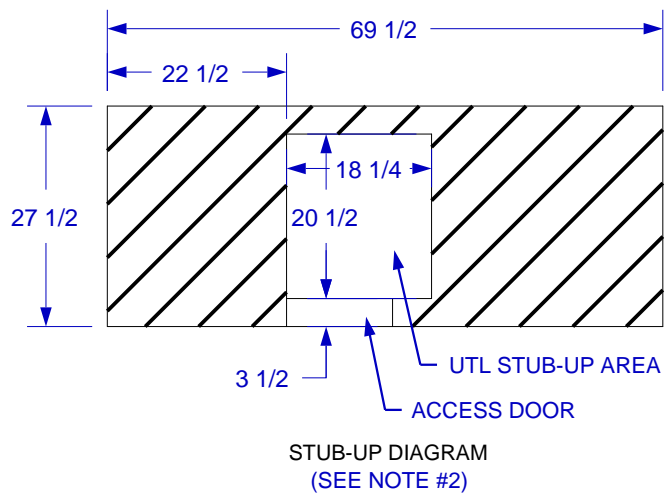

POWER Q ISLAND

SPEC SHEET

- NOTES:**
1. FOR ROCK FINISHES, ADD 1 1/2" ON ALL BASE SIDES.
 2. 6" MAX HEIGHT ON ALL STUB-UPS.
 3. SHOWN WITH STANDARD 4-BURNER ANGUS GRILL.
 4. SCALE: 1/2" = 1'-0"
 5. REVISION: 10/2009