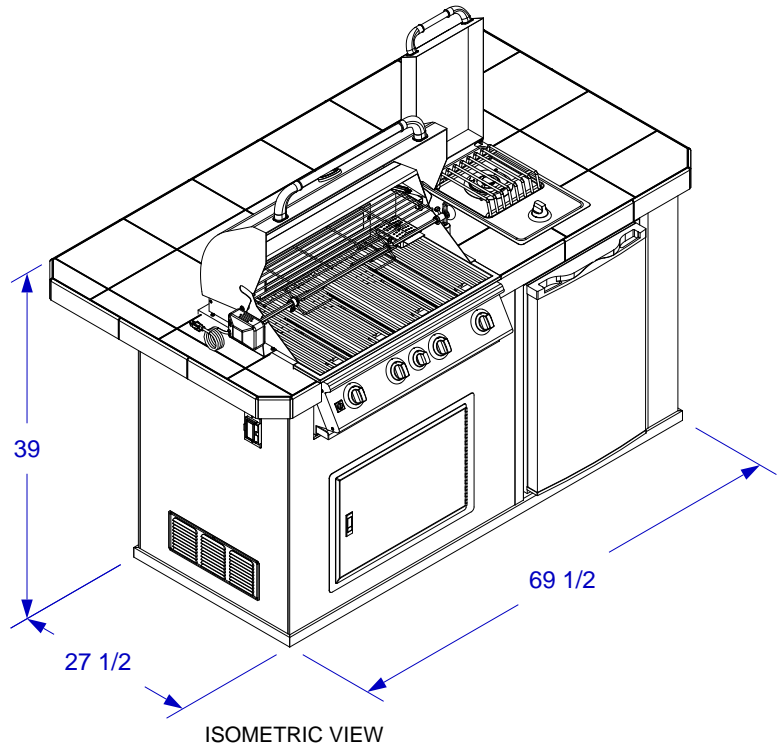

POWER Q ISLAND

SPEC SHEET

- NOTES:**
1. FOR ROCK FINISHES, ADD 1 1/2" ON ALL BASE SIDES.
 2. 6" MAX HEIGHT ON ALL STUB-UPS.
 3. SHOWN WITH STANDARD 4-BURNER ANGUS GRILL.
 4. SCALE: 1/2" = 1'-0"
 5. REVISION: 10/2009